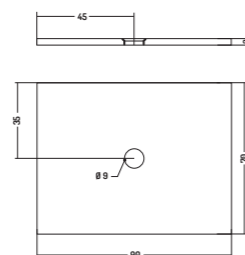

SHOWER TRAY 70

COD. PDFV790301

Piatto Doccia

Shower Tray

90x70 cm - H3

PIATTO DOCCIA 70

SHOWER TRAY 70

COD. PDFV717301