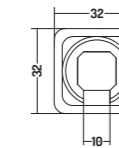

LEGS

COLONNA

COD. PA01100001

Colonna

Pedestal

h 66 cm