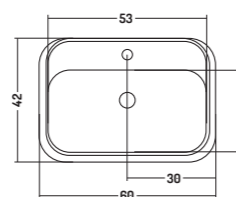

COD. CT06000101

Lavabo in Appoggio/
Parete 60

Wall Hung/Counter
Basin 60

60x41x h 18 cm