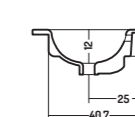

COD. SO07146101

Lavabo Incasso Soft 71

Recessed basin 121

71x46x h 16,8 cm