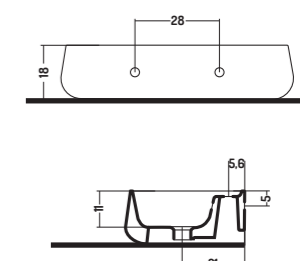

APPOGGIO/PARETE 41

COD. CT08000101

Lavabo in Appoggio/
Parete 80

Wall Hung/Counter
Basin 80

80x41x h 18 cm