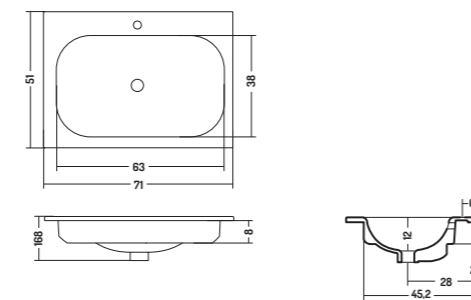

COD. SO09151101

Lavabo Incasso Soft 91

Recessed basin 91

91x51x h 16,8 cm

COD. SO07151101

Lavabo Incasso Soft 71

Recessed basin 71

71x51x h 16,8 cm