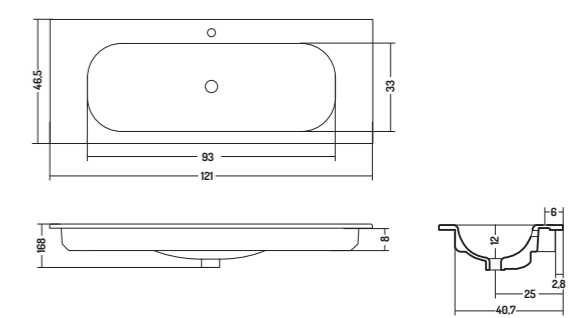

COD. SO12146101
Lavabo Incasso Soft 121
Recessed basin 121
121x46x h 16,8 cm