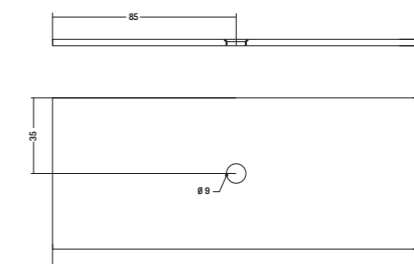

PIATTO DOCCIA 70

SHOWER TRAY 70

COD. PDFV717301

Piatto Doccia

Shower Tray

170x70 cm - H3