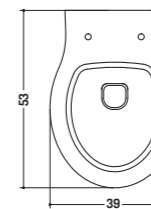

COD. PA00500001

WC Sospeso Paolina
(Comprensivo di Fissaggi)

Paolina Wc Wall Hung
(Fixing Screws Included)

54x39x h 34 cm