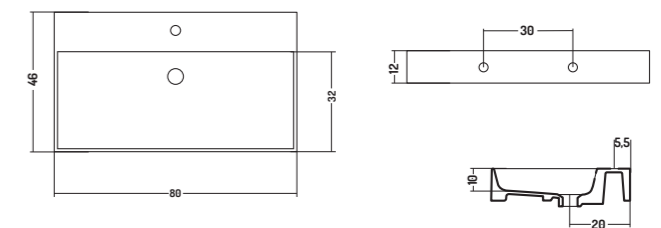

COD. SS08046101

Lavabo Appoggio / Parete

Counter/Wall-Hung Basin

80x46x h 12 cm