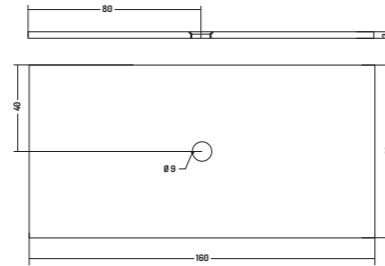

140x80 cm - H3

COD. PDFV816301

Piatto Doccia

Shower Tray

160x80 cm - H3

E X T R A

E X T R A

COD. VA21200001
Piletta in ceramica click-clack per lavabo
White ceramic click-clack basin waste plug