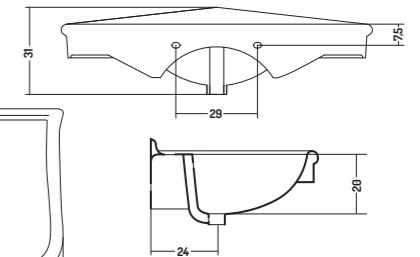

Lavabo Parete 90 / 1
Foro

Wall Hung Basin 90 /
1 Tap Hole

91x57x h 31 cm

COD. PA11061101

Lavabo Parete 110 /
1 Foro

Wall Hung Basin 110 /
1 Tap Hole

110x61x h 31 cm

Lucidi/Glossy