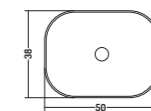

Coprivaso Slim Soft Closing

Slim Soft Closer Seat Cover

COVER SEAT

APPOGGIO 38

COD. LO05038001

Lavabo in Appoggio 50

Counter Basin 50

50x38x h 18 cm