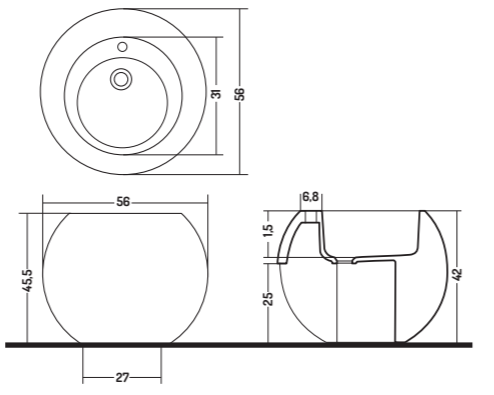

Lucidi/Glossy

Lucidi/Glossy

WC/BIDET

COD. SF00100001

WC A Terra Sfera
Scarico S

Sfera Floor Standing Wc

56x55x h 45,5 cm

APPOGGIO 56Ø - 44

COD. SF99999101

Lavabo appoggio

Counter basin

56 Ø H 45,5

COUNTER 56Ø - 44

COD. SF99999101

Bidet a Terra

Floor Standing Bidet

56 Ø H 45,5

COD. SF08000001

Lavabo Appoggio/ 80

Counter/
Washbasin 80

88x44x h 18 cm

INCASSO 44

RECESSED 44

COPRI WC

COD. SF20600001

Coprivaso Soft
Closing

Soft Closer Seat
Cover

SEAT COVER

COD. SF06044001

Lavabo Incasso 60

Recessed Washbasin 60

60x44x h 17,8 cm

COD. SF08044001

Lavabo Incasso 80

Recessed
Washbasin 80

88x44x h 19 cm