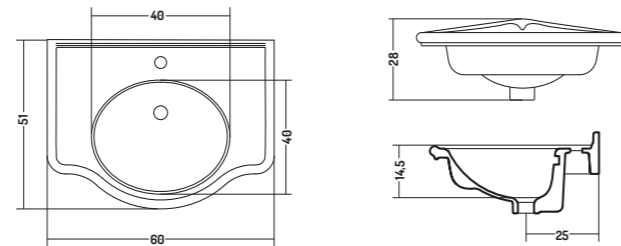

GAMBE

COD. PA01300001

Gambe Curve

Curved Legs

h 74 cm

LEGS

INCASSO 51 - 56 - 61

RECESSED 51 - 56 - 61

COD. PA07000101

Consolle da Incasso
70 / 1 Foro

Recessed Console 70
/ 1 Tap Hole

69x51x h 14,5 cm