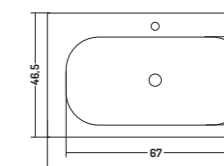

Lavabo Incasso Soft 71

Recessed basin 121

71x46x h 16,8 cm

COD. SO08146101

Lavabo Incasso Soft 81

Recessed basin 81

81x46x h 16,8 cm

COD. SO08646101