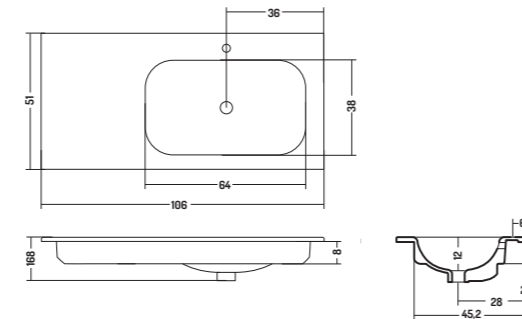

COD. SO106DX101
Lavabo Incasso Soft 106 DX
Recessed basin 106 R
106x51x h 16,8 cm