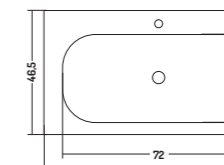

COD. SO08646101

Lavabo Incasso Soft 86

Recessed basin 86

86x46x h 16,8 cm