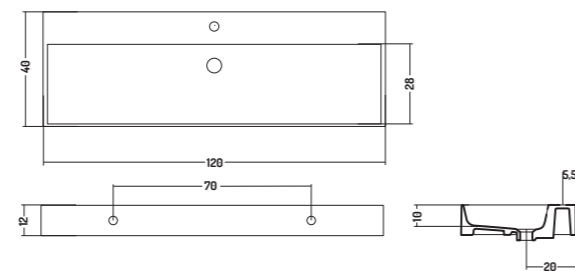

COD. SS10040101

Lavabo Appoggio / Parete

Counter/Wall-Hung Basin

100x40x h 12 cm

COD. SS12040101

Lavabo Appoggio / Parete

Counter/Wall-Hung Basin

120x40x h 12 cm