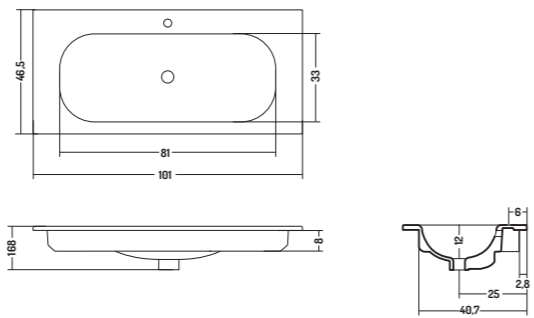

COD. SO10146101
Lavabo Incasso Soft 101
Recessed basin 101
101x46x h 16,8 cm