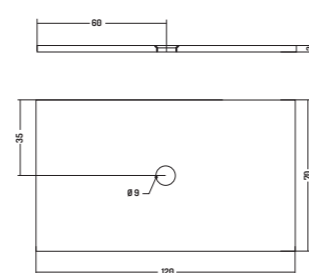

SHOWER TRAY 80

COD. PDFV712301

Piatto Doccia

Shower Tray

120x70 cm - H3

COD. PDFV810301

Piatto Doccia

Shower Tray