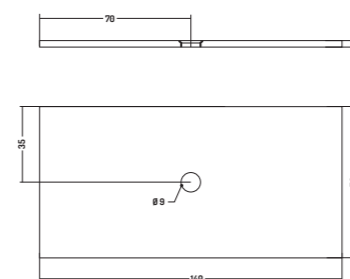

100x80 cm - H3

COD. PDFV714301

Piatto Doccia

Shower Tray

140x70 cm - H3

COD. PDFV812301

Piatto Doccia

Shower Tray