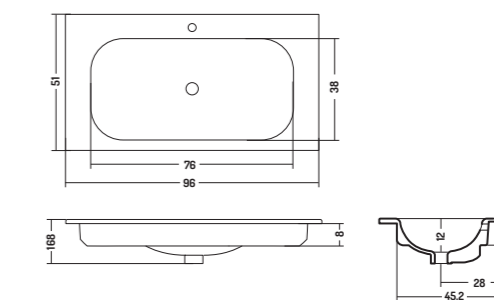

COD. SO09651101

Lavabo Incasso Soft 96

Recessed basin 96

96x51x h 16,8 cm