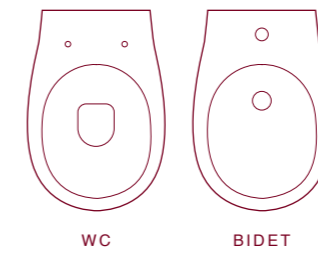

Coprivaso

Seat Cover

TOUCH 1

TERRA E SOSPESA

FLOOR STANDING AND WALL HUNG

TERRA E SOSPESA
FLOOR STANDING AND WALL HUNG

Lucidi/Glossy

WC/BIDET