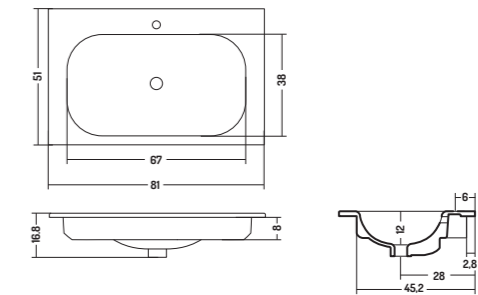

COD. SO08151101

Lavabo Incasso Soft 81

Recessed basin 81

81x51x h 16,8 cm