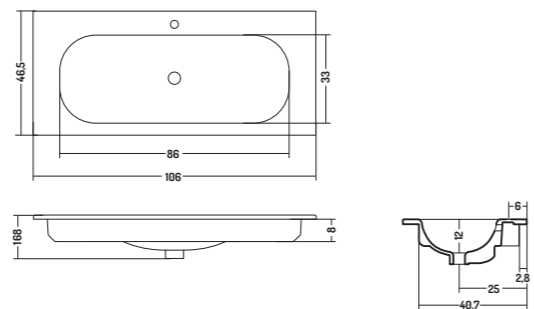

COD. SO10646101
Lavabo Incasso Soft 106
Recessed basin 106
106x46x h 16,8 cm