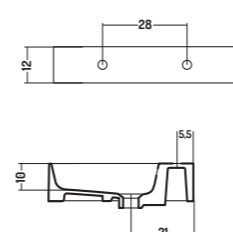

COD. SL06048101

Lavabo Appoggio/
Parete / 1 Foro

Counter/Wall-hung
basin / 1 tap hole

60x48x h 12 cm