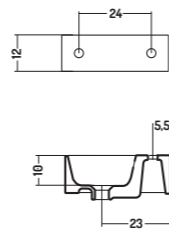

COD. SL02535101

Lavabo Appoggio/
Parete / 1 Foro
Counter/ Wall-hung
basin / 1 tap hole

25x35x h 12 cm

COD. SL03535101

Lavabo Appoggio/
Parete / 1 Foro

Counter/Wall-hung
basin / 1 tap hole

35x35x h 12 cm

APPOGGIO/PARETE 48