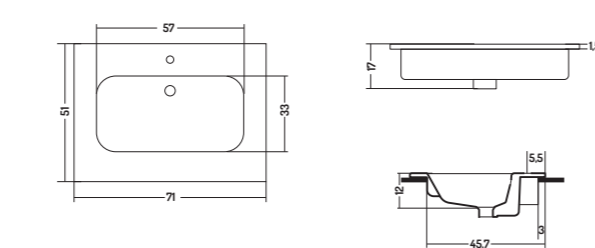

COD. QS07151101
Consolle Incasso 71
Recessed Consolle 71
71x51,5x h 17 cm