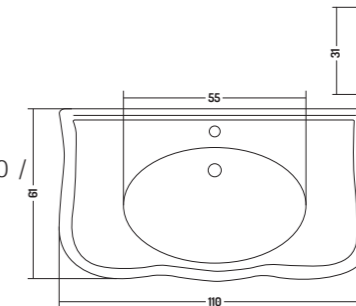

Lavabo Parete 90 / 1
Foro

Wall Hung Basin 90 /
1 Tap Hole

91x57x h 31 cm

COD. PA11061101

Lavabo Parete 110 /
1 Foro

Wall Hung Basin 110 /
1 Tap Hole

110x61x h 31 cm

Lucidi/Glossy