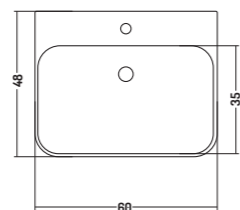

COD. SL06048101

Lavabo Appoggio/
Parete / 1 Foro

Counter/Wall-hung
basin / 1 tap hole

60x48x h 12 cm