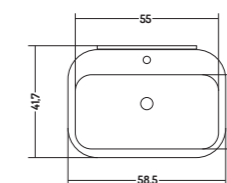

Wall Hung / Counter
Basin 60

58x40x h 13 cm

COUNTER TOP 40

APPOGGIO/PARETE 40

COD. QB06040101

Lavabo Parete 60

Wall-Hung Basin 60

58,3x40x h 15,4 cm