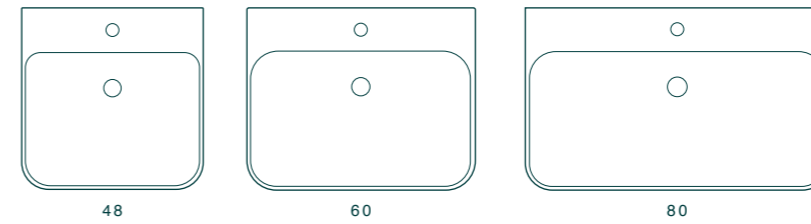

SEMI INCASSO 40

COUNTER/WALL-HUNG 35 - 48

COUNTER 25 - 38 - 40Ø

BOWLS 42Ø - 60

RECESSED 40

SEMI RECESSED 40

APPOGGIO/PARETE 35
COUNTER/WALL-HUNG 35

APPOGGIO/PARETE 48
COUNTER/WALL-HUNG 48