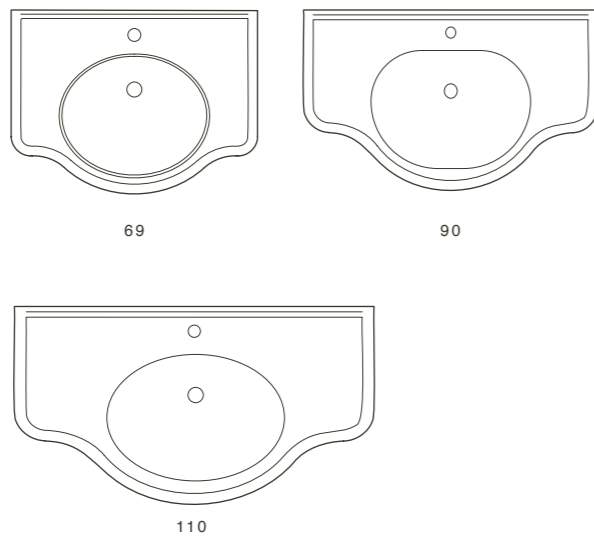

INCASSO 51 - 56 - 61
RECESSED 51 - 51 - 61

GAMBE 74
LEGS 74

COLONNA 66
PEDESTAL 66

Lucidi/Glossy

WC/BIDET

COD. PA00100001

Wc A Terra Paolina
Scarico S

Paolina Floor Standing
Wc Floor Drain

56,5x39x h 40 cm

COD. PA00600101

Bidet a Terra Paolina
1 Foro

Paolina Floor Standing
Bidet 1 Tap Hole

58x40x h 39,5 cm

COD. PA00500001

WC Sospeso Paolina
(Comprensivo di Fissaggi)

Paolina Wc Wall Hung
(Fixing Screws Included)

54x39x h 34 cm

COD. PA00700101

Bidet Sospeso Paolina
(Comprensivo di Fissaggi)

Paolina Bidet Wall Hung
(Fixing Screws Included)

54x39x h 30 cm