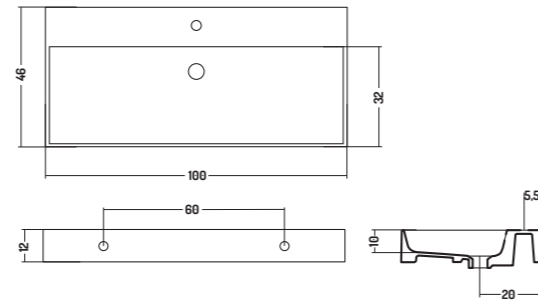

Counter/Wall-Hung Basin

80x46x h 12 cm

APPOGGIO/PARETE 46

COUNTER/WALL-HUNG 46

COD. SS10046101

Lavabo Appoggio / Parete

Counter/Wall-Hung Basin

100x46x h 12 cm