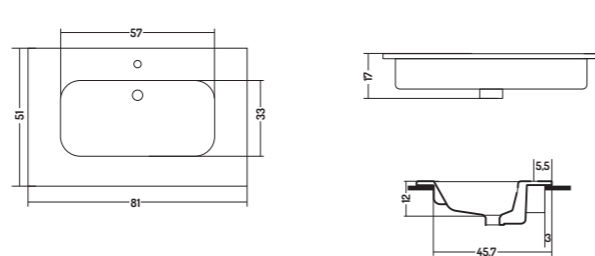

COD. QS08151101
Consolle Incasso 81
Recessed Consolle 81
81x51,5x h 17 cm