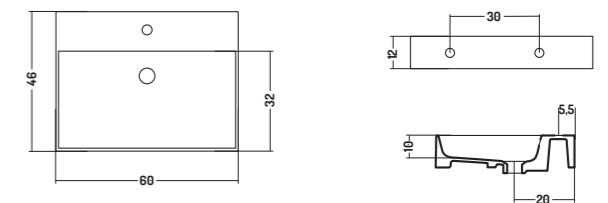

Counter/Wall-Hung Basin

50x46x h 12 cm

COD. SS06046101

Lavabo Appoggio / Parete

Counter/Wall-Hung Basin

60x46x h 12 cm

COD. SS08046101

Lavabo Appoggio / Parete