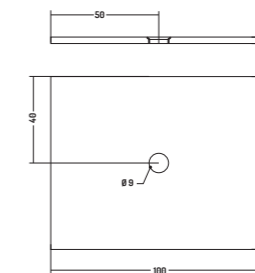

COD. PDFV810301

Piatto Doccia

Shower Tray

100x80 cm - H3