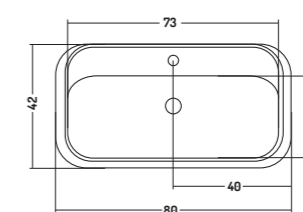

COD. CT08000101

Lavabo in Appoggio/
Parete 80

Wall Hung/Counter
Basin 80

80x41x h 18 cm

APPOGGIO 42