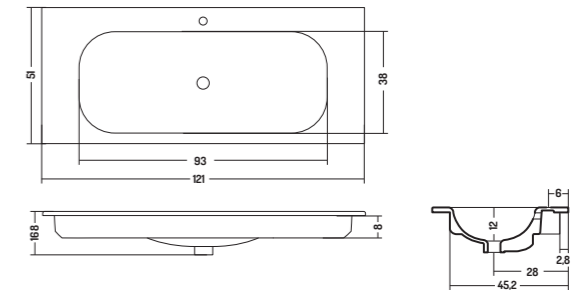

CONSOLLE INCASSO 51

CONSOLLE RECESSED 51

COD. SO12151101
Lavabo Incasso Soft 121
Recessed basin 121
121x51x h 16,8 cm