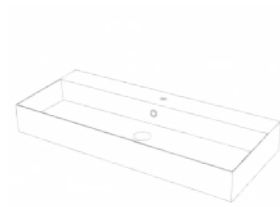

Counter/Wall-Hung Basin

80x46x h 12 cm

APPOGGIO/PARETE 46

COUNTER/WALL-HUNG 46

COD. SS10046101

Lavabo Appoggio / Parete

Counter/Wall-Hung Basin

100x46x h 12 cm