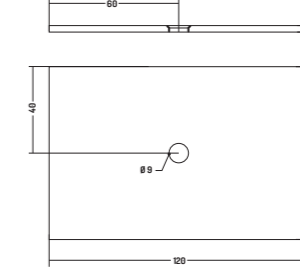

COD. PDFV812301

Piatto Doccia

Shower Tray

120x80 cm - H3