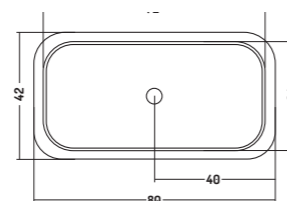

60x42x h 35 cm

COUNTER 42

COD. CT08042001

Lavabo in Appoggio 80

Counter Basin 80

80x42x h 35 cm

APPOGGIO/PARETE 41

COD. CT06000101