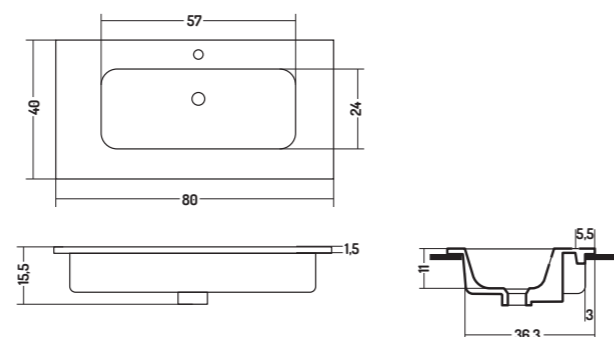

COD. QS08140101

Consolle Incasso 81
Recessed Consolle 81
81x40,5x h 10,8 cm