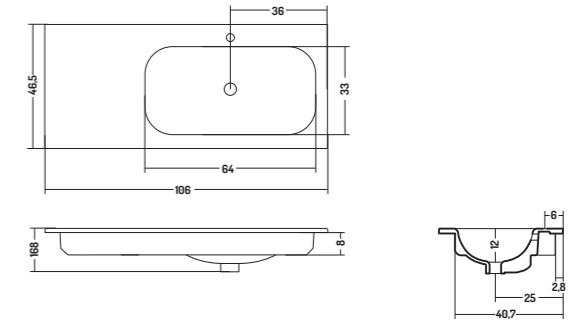

COD. SO10146101
 Lavabo Incasso Soft 101
 Recessed basin 101
 101x46x h 16,8 cm

COD. SO10646101
 Lavabo Incasso Soft 106
 Recessed basin 106
 106x46x h 16,8 cm

CONSOLLE INCASSO 46

CONSOLLE RECESSED 46

COD. SO10DX4101
 Lavabo Incasso Soft
 106 DX
 Recessed basin 106 R
 106x46x h 16,8 cm