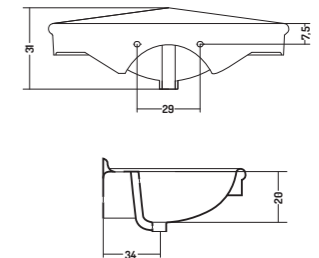

COD. PA09054101

Lavabo Parete 90 / 1
Foro

Wall Hung Basin 90 /
1 Tap Hole

91x57x h 31 cm