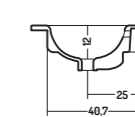

Lavabo Incasso Soft 71

Recessed basin 121

71x46x h 16,8 cm

COD. SO08146101

Lavabo Incasso Soft 81

Recessed basin 81

81x46x h 16,8 cm

COD. SO08646101