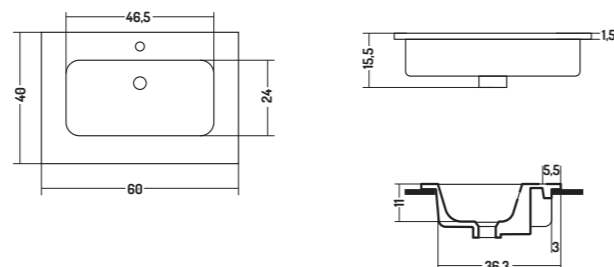

QUBO SQUARE 40
CONSOLLE INCASSO 40

RECESSED CONSOLLE 40

COD. QS06140101

Consolle Incasso 61
Recessed Consolle 61
61x40,5x h 10,8 cm