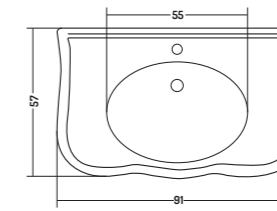

COD. PA09054101

Lavabo Parete 90 / 1
Foro

Wall Hung Basin 90 /
1 Tap Hole

91x57x h 31 cm