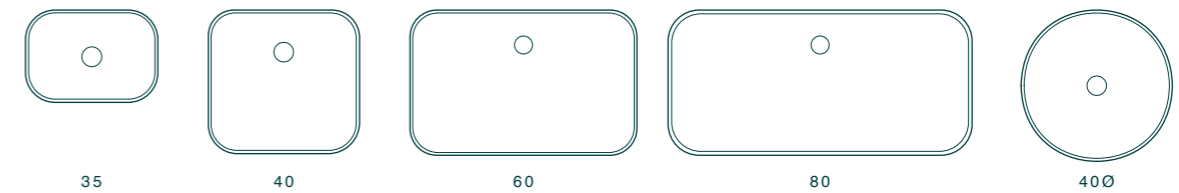

APPOGGIO 25 - 38 - 40Ø
COUNTER 25 - 38 - 40Ø