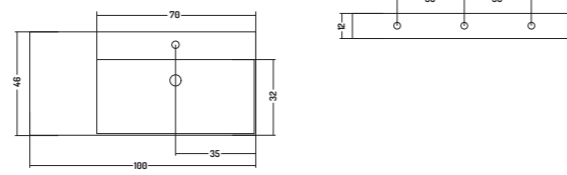

COD. SS100DX101

Lavabo Appoggio/ Parete

Counter/Wall-Hung Basin

101x46,2 h 12,5 cm