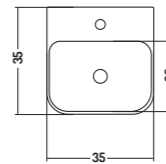

COD. SL03535101

Lavabo Appoggio/
Parete / 1 Foro

Counter/Wall-hung
basin / 1 tap hole

35x35x h 12 cm