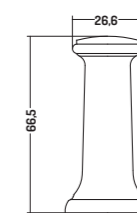

LEGS

COLONNA

COD. PA01100001

Colonna

Pedestal

h 66 cm