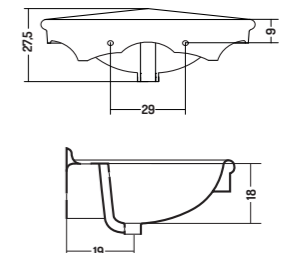

Slim Soft Closer
Seat Cover

PARETE 54 - 57 - 61

WALL HUG 54 - 57 - 61

COD. PA07054101

Lavabo Parete 70 / 1
Foro

Wall Hung Basin 70 /
1 Tap Hole

71x54x h 27,5 cm

COD. PA09054101