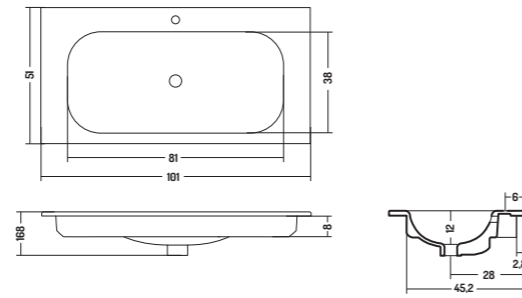

CONSOLLE INCASSO 51

CONSOLLE RECESSED 51

COD. SO10151101
Lavabo Incasso Soft 101
Recessed basin 101
101x51x h 16,8 cm