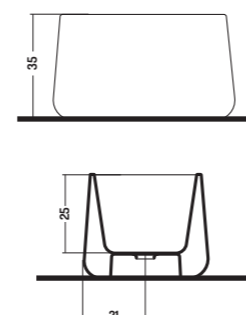

Lucidi/Glossy

Lucidi/Glossy

APPOGGIO 42Ø

COD. CT04200001

Lavabo in Appoggio 42

Counter Basin 42

Ø 42x h 35 cm

COUNTER 42Ø

APPOGGIO/PARETE 41

COD. CT08000101

Lavabo in Appoggio/
Parete 80

Wall Hung/Counter
Basin 80

80x41x h 18 cm

APPOGGIO 42

COD. CT06042001

Lavabo in Appoggio 60

Counter Basin 60

60x42x h 35 cm

COD. CT08042001

Lavabo in Appoggio 80

Counter Basin 80

80x42x h 35 cm

APPOGGIO/PARETE 41

COD. CT06000101

Lavabo in Appoggio/
Parete 60

Wall Hung/Counter
Basin 60

60x41x h 18 cm