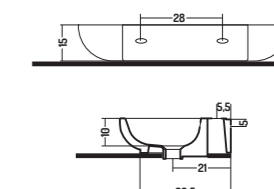

COUNTER TOP/WALL-HUNG 40

COD. QB08040101

Lavabo Parete 80

Wall-Hung Basin 80

74,4x40x h 15,4 cm