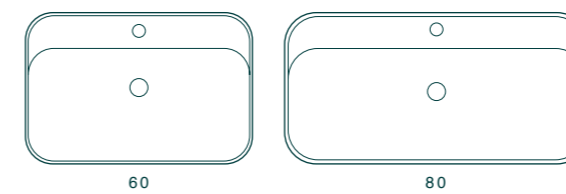

INCASSO 40
RECESSED 40