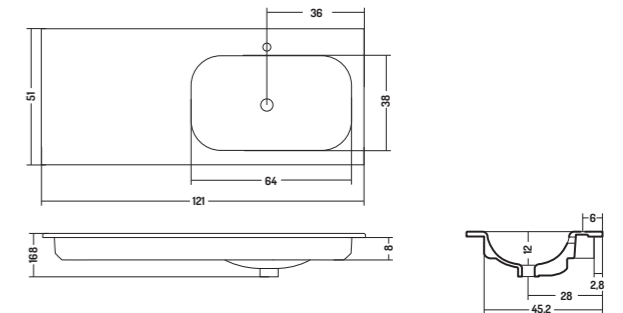

COD. SO121DX101
Lavabo Incasso Soft 121 Dx
Recessed Basin 121 R
121x51x H 16,8 Cm