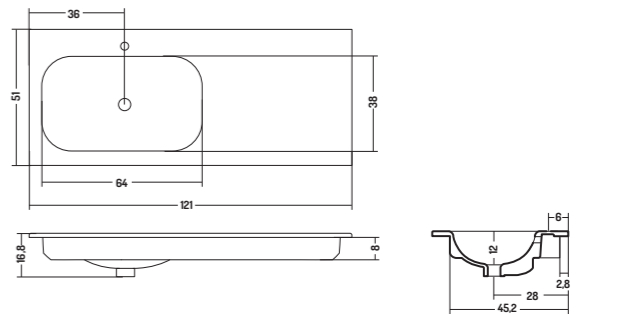

COD. SO121SX101
Lavabo Incasso Soft 121 Sx
Recessed Basin 121 L
121x51x H 16,8 Cm