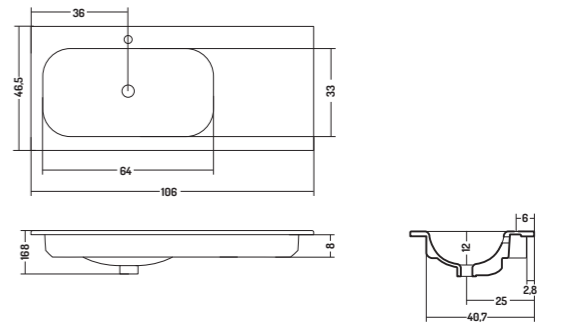

COD. SO10SX410
Lavabo Incasso Soft
106 SX
Recessed basin
106 L
106x46x h 16,8 cm