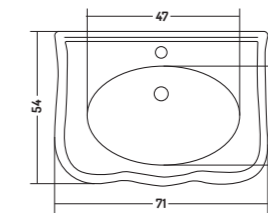

Slim Soft Closer
Seat Cover

PARETE 54 - 57 - 61

WALL HUG 54 - 57 - 61

COD. PA07054101

Lavabo Parete 70 / 1
Foro

Wall Hung Basin 70 /
1 Tap Hole

71x54x h 27,5 cm

COD. PA09054101