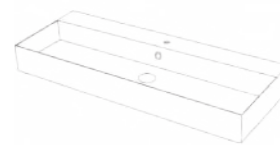

COD. SS100DX101

Lavabo Appoggio/ Parete

Counter/Wall-Hung Basin

101x46,2 h 12,5 cm