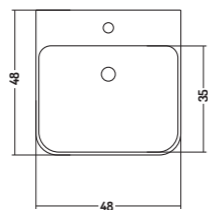

COUNTER/WALL-HUNG 48

COD. SL04848101

Lavabo Appoggio/
Parete / 1 Foro

Counter/Wall-hung
basin / 1 tap hole

48x48x h 12 cm

COD. SL06048101

Lavabo Appoggio/
Parete / 1 Foro

Counter/Wall-hung
basin / 1 tap hole