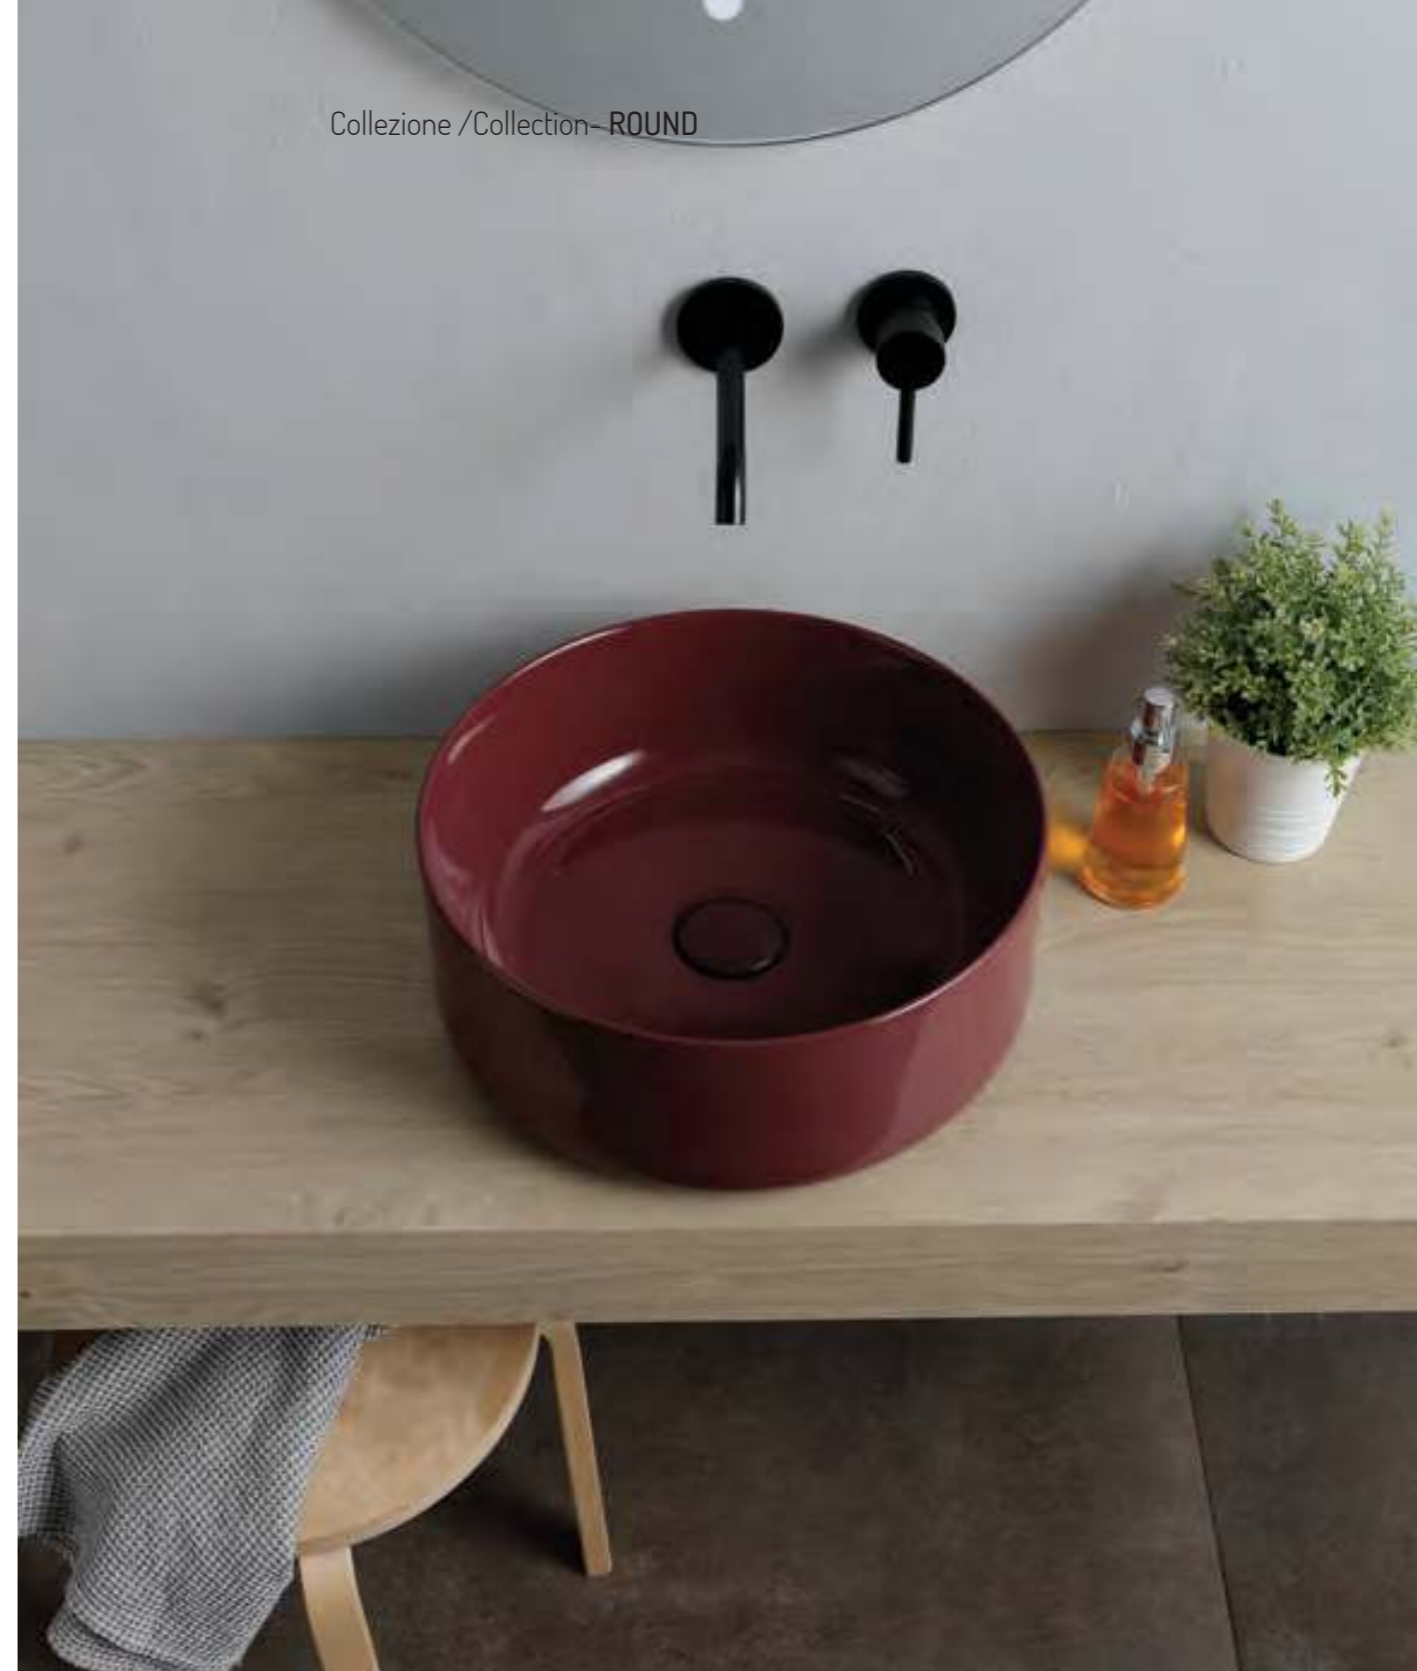

Collezione /Collection- ROUND