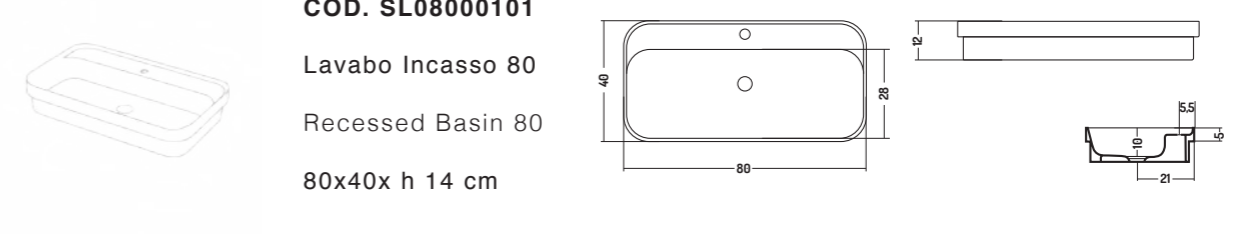

COD. SL0600V001
 Lavabo da Appoggio
 Counter basin
 60x38x h 16 cm

RECESSED 40

INCASSO 40

COD. SL06000101
 Lavabo incasso 60
 Recessed Basin 60
 60x40x h 14 cm

COD. SL08000101
 Lavabo Incasso 80
 Recessed Basin 80
 80x40x h 14 cm