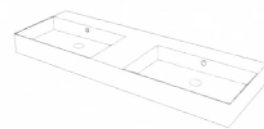

COD. SS100DX101

Lavabo Appoggio/ Parete

Counter/Wall-Hung Basin

101x46,2 h 12,5 cm

COD. SS12046101

Lavabo Appoggio /Parete

Counter/Wall-Hung Basin

120x46x H 12 Cm