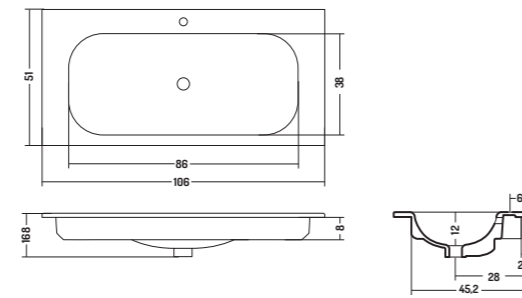

COD. SO10651101
Lavabo Incasso Soft 106
Recessed basin 106
106x51x h 16,8 cm