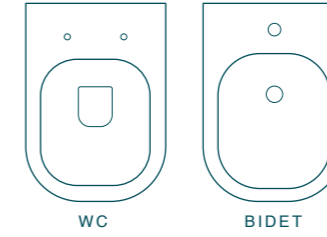

INCASSO 38

FREE STANDING 42Ø

FLOOR STANDING AND WALL HUNG

COUNTER TOP 38

RECESSED 38

FREE STANDING 42Ø

TERRA E SOSPESA
FLOOR STANDING AND WALL HUNG

APPOGGIO 38
COUNTER TOP 38