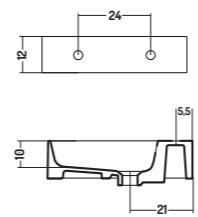

COUNTER/WALL-HUNG 48

COD. SL04848101

Lavabo Appoggio/
Parete / 1 Foro

Counter/Wall-hung
basin / 1 tap hole

48x48x h 12 cm

COD. SL06048101

Lavabo Appoggio/
Parete / 1 Foro

Counter/Wall-hung
basin / 1 tap hole