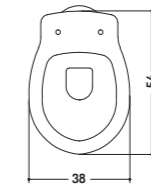

COD. PA00100001

Wc A Terra Paolina
Scarico S

Paolina Floor Standing
Wc Floor Drain

56,5x39x h 40 cm