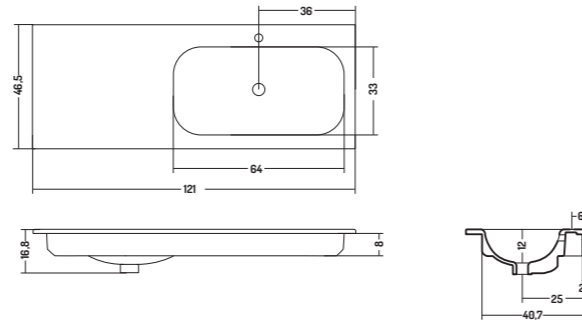

CONSOLLE INCASSO 46

CONSOLLE RECESSED 46

COD. SO12DX4101

Lavabo Incasso Soft
121 DX

Recessed basin 121 R

121x46x h 16,8 cm