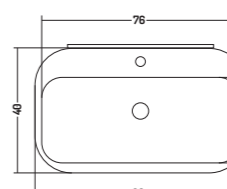

COUNTER TOP/WALL-HUNG 40

COD. QB08040101

Lavabo Parete 80

Wall-Hung Basin 80

74,4x40x h 15,4 cm

QUBO SQUARE 40
CONSOLLE INCASSO 40

RECESSED CONSOLLE 40

COD. QS06140101