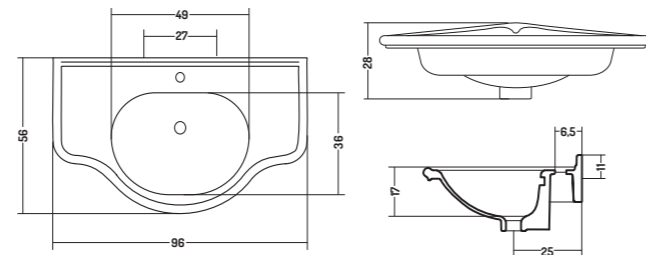

GAMBE

COD. PA01200001

Gambe Dritte

Straight Legs

h74 cm

LEGS

COLONNA

COD. PA01100001

Colonna

Pedestal

h 66 cm

PEDESTAL

COD. PA09000101

Consolle da Incasso
90 / 1 Foro

Recessed Console 90
/ 1 Tap Hole

90x56x h 28 cm