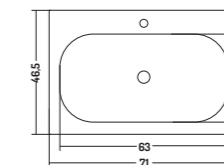

COD. SO07146101

Lavabo Incasso Soft 71

Recessed basin 121

71x46x h 16,8 cm