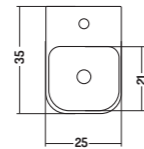

Lavabo Appoggio/
Parete / 1 Foro
Counter/ Wall-hung
basin / 1 tap hole

25x35x h 12 cm