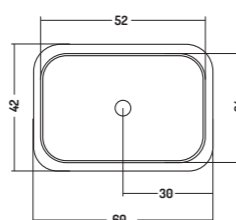

COD. CT06042001

Lavabo in Appoggio 60

Counter Basin 60

60x42x h 35 cm