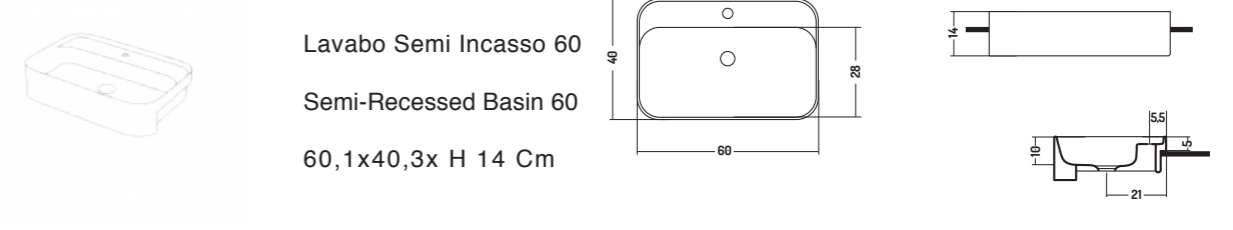

COD. SL06040101
Lavabo Semi Incasso 60
Semi-Recessed Basin 60
60,1x40,3x H 14 Cm