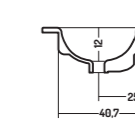

COD. SO08646101

Lavabo Incasso Soft 86

Recessed basin 86

86x46x h 16,8 cm