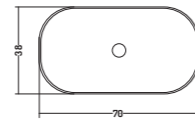

INCASSO 38

COD. LO070i3801

Lavabo Loom
Appoggio/ Incasso 70

Counter/ Recessed
Basin Loom 70

70x38x h 18 cm

Lucidi/Glossy

Satinati/Matt

RECESSED 38

FREESTANGIND

COD. LO08542001

Lavabo Freestanding
Loom

LOOM Freestanding
Washbasin

Ø 42,6 x h 85 cm