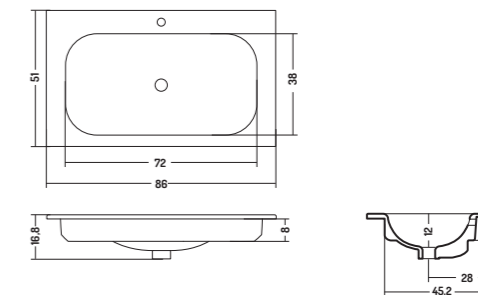

COD. SO08651101

Lavabo Incasso Soft 86

Recessed basin 86

86x51x h 16,8 cm