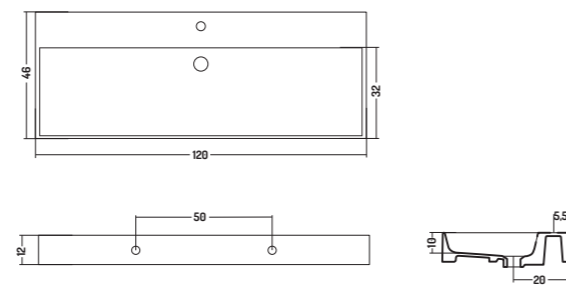

COD. SS100DX101

Lavabo Appoggio/ Parete

Counter/Wall-Hung Basin

101x46,2 h 12,5 cm

COD. SS12046101

Lavabo Appoggio /Parete

Counter/Wall-Hung Basin

120x46x H 12 Cm