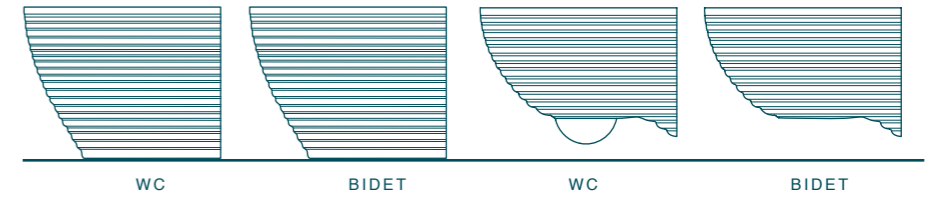

INCASSO 38

FREE STANDING 42Ø

FLOOR STANDING AND WALL HUNG

COUNTER TOP 38

RECESSED 38

FREE STANDING 42Ø

TERRA E SOSPESA
FLOOR STANDING AND WALL HUNG

APPOGGIO 38
COUNTER TOP 38