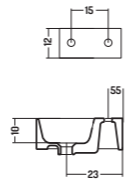

Lavabo Appoggio/
Parete / 1 Foro
Counter/ Wall-hung
basin / 1 tap hole

25x35x h 12 cm