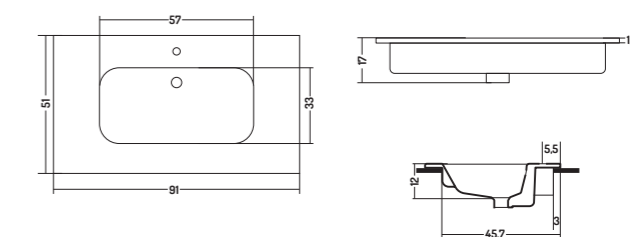

COD. QS09151101
Consolle Incasso 91
Recessed Consolle 91
91x51,5x h 17 cm