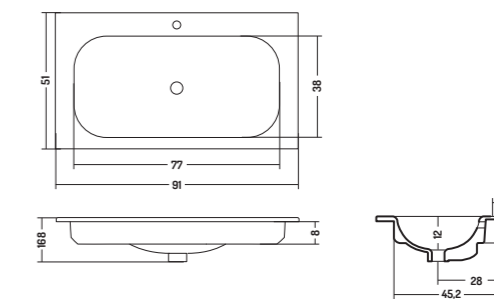

COD. SO09151101

Lavabo Incasso Soft 91

Recessed basin 91

91x51x h 16,8 cm