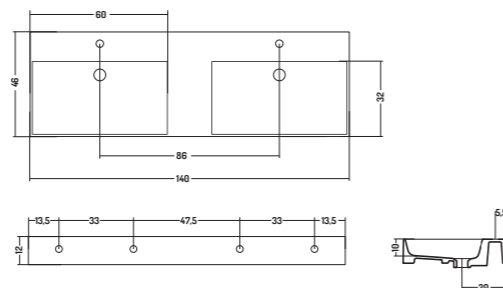

COD. SS14D46101

Consolle Doppia Vasca Appoggio/Parete

Wall-Hung/Counter Double Bowl Console

140x46x H 12 Cm