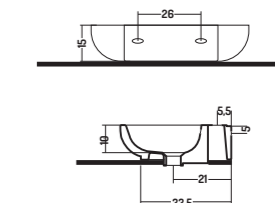

Wall Hung / Counter
Basin 60

58x40x h 13 cm

COUNTER TOP 40

APPOGGIO/PARETE 40

COD. QB06040101

Lavabo Parete 60

Wall-Hung Basin 60

58,3x40x h 15,4 cm