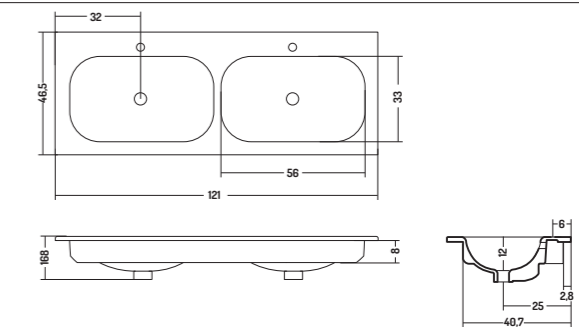

COD. SO12D46101
Lavabo Incasso Soft
121 Doppia Vasca
Recessed Double
Basin 121
121x46x H 16,8 Cm