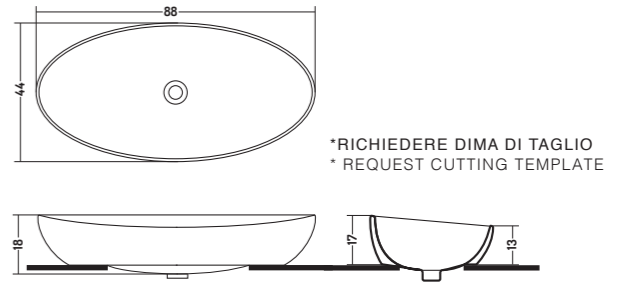

COD. SF08000001

Lavabo Appoggio/ 80

Counter/
Washbasin 80

88x44x h 18 cm