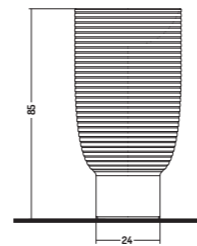

TERRA E SOSPESO

FLOOR STANDING AND WALL HUNG

TERRA MONOBLOCCO/CASSETTA A ZAINO/
CASSETTA ALTA

FLOOR STANDING MONOBLOCK/LOW LEVEL
CISTERN/HIGH LEVEL CISTERN

PARETE 54 - 57 - 61

WALL HUG 54 - 57 - 61

INCASSO 51 - 56 - 61