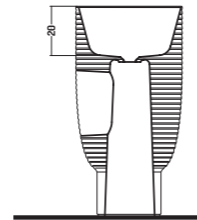

TERRA E SOSPESO

FLOOR STANDING AND WALL HUNG

TERRA MONOBLOCCO/CASSETTA A ZAINO/
CASSETTA ALTA

FLOOR STANDING MONOBLOCK/LOW LEVEL
CISTERN/HIGH LEVEL CISTERN

PARETE 54 - 57 - 61

WALL HUG 54 - 57 - 61

INCASSO 51 - 56 - 61