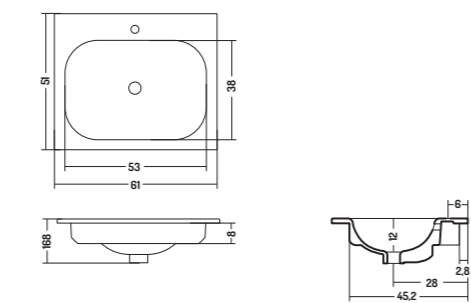

Recessed basin 86

86x51x h 16,8 cm

CONSOLLE INCASSO 51

CONSOLLE RECESSED 51

COD. SO06151101

Lavabo Incasso Soft 61

Recessed basin 61

61x51x h 16,8 cm